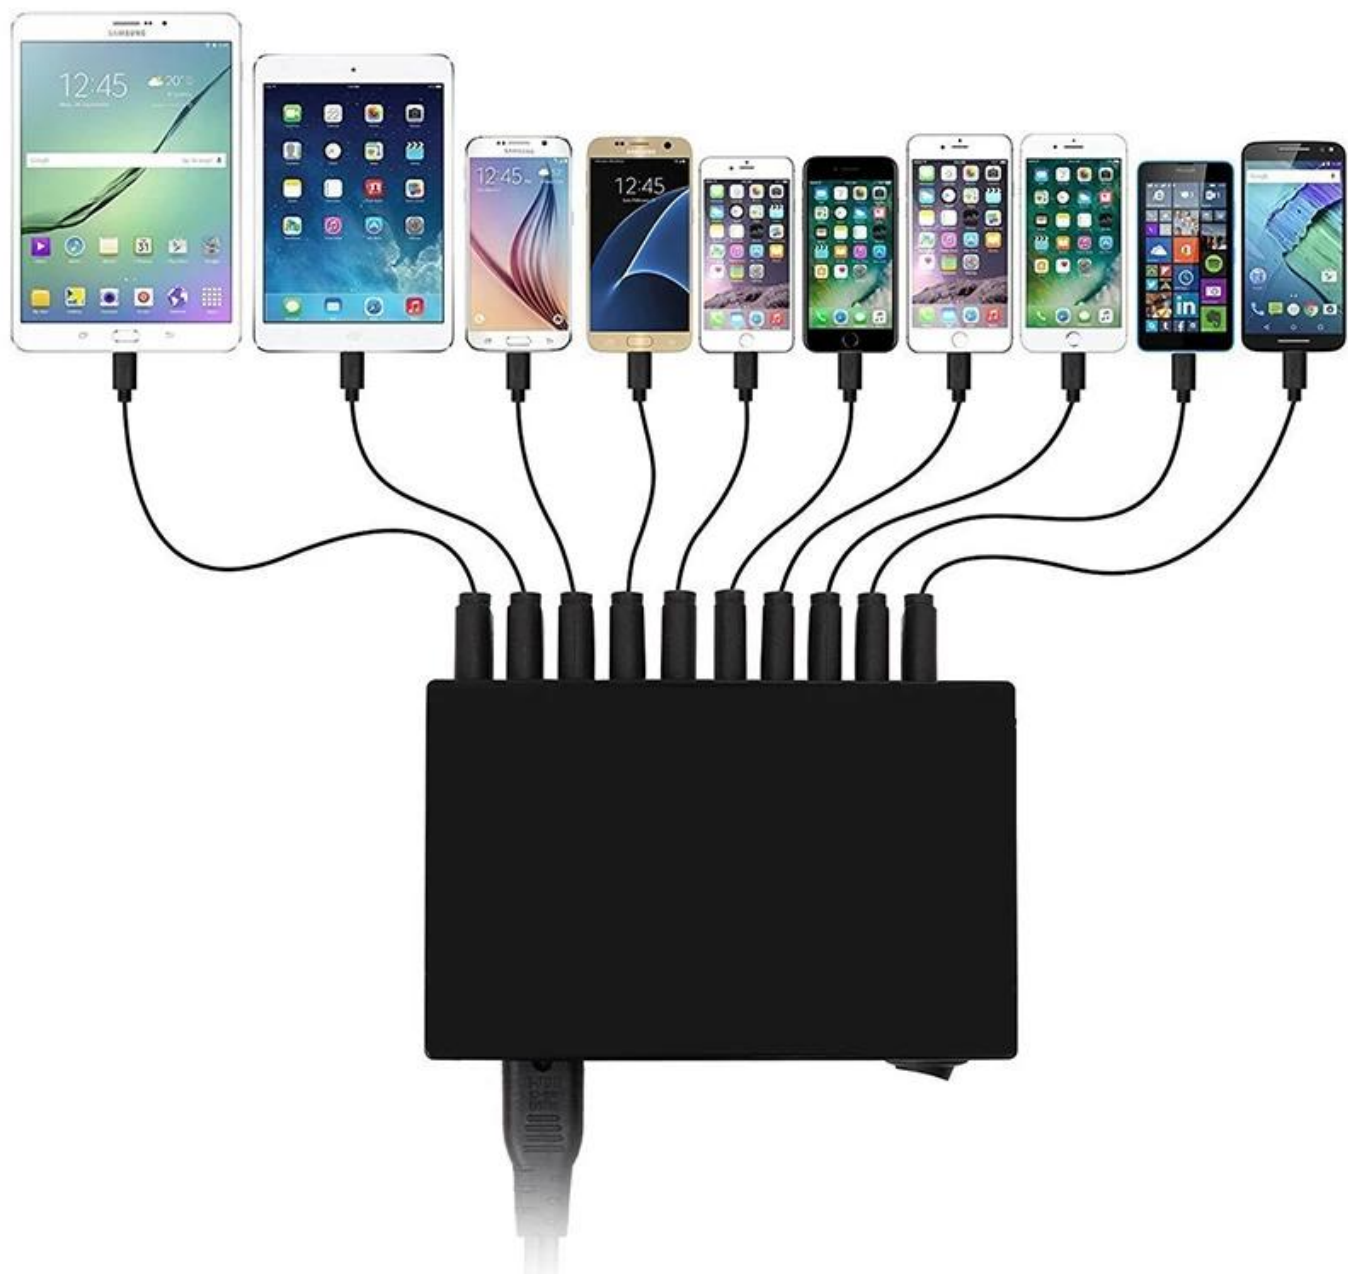

Trade Terms	FOB Shenzhen / Guangzhou / Hongkong
Production Capacity	500,000PCS/Month
Payment	T/T, PayPal.
Delivery Time	3-7 working days for making sample. 10 to 15 working days for production.
Packing	Standard Export Cartons/Custom Cartons
Shipping	By sea, By air or by express delivery (DHL/UPS/FEDEX)
MOQ	500PCS
Place of Origin	Dongguan, Guangzhou, China
Certification	CE,FCC,ROHS,REACH,UKCA

Qualcomm Quick Charge 2.0 not supported.

Application:

Advanced Charging Technology

PowerIQ and VoltageBoost combine to ensure the fastest possible charge speed (Does not support Qualcomm Quick Charge).

MultiProtect Safety System

Surge protection, temperature control and more advanced safety features keep you and your devices safe.

High Efficiency

Awarded the highest energy efficiency rating (DOE 6) by the US Dept. of Energy.

Super Compact

10 Port USB Wall charger is one of the most compact multi-port USB chargers on the market.

For Optimal Use:

- Use your original cable or a third-party certified one (such as MFi).
- Compatible with iPhones and iPads, Android smartphones and tablets (including the Nexus 7) and other USB-charged devices.